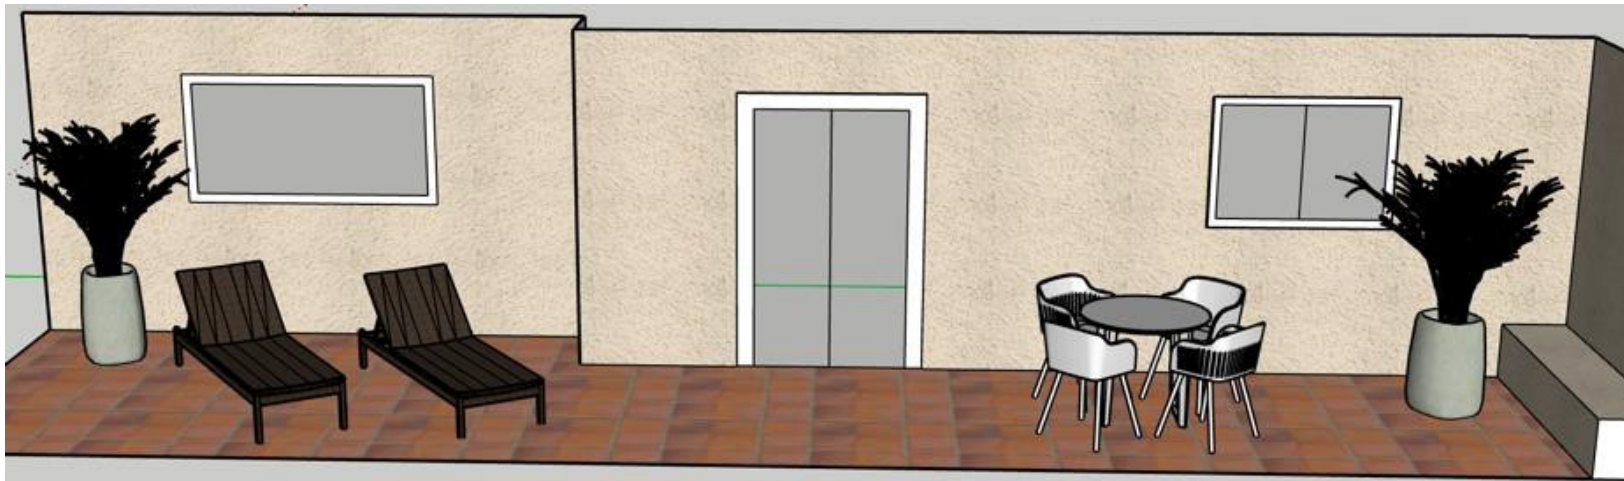

OUTDOOR

2 Sunbeds and 1 1 mesilla aluminio
en color antracita

1 bronce flowerpot of 90
1 antracite flowerpot of 80
1 broze flowerpot of 60