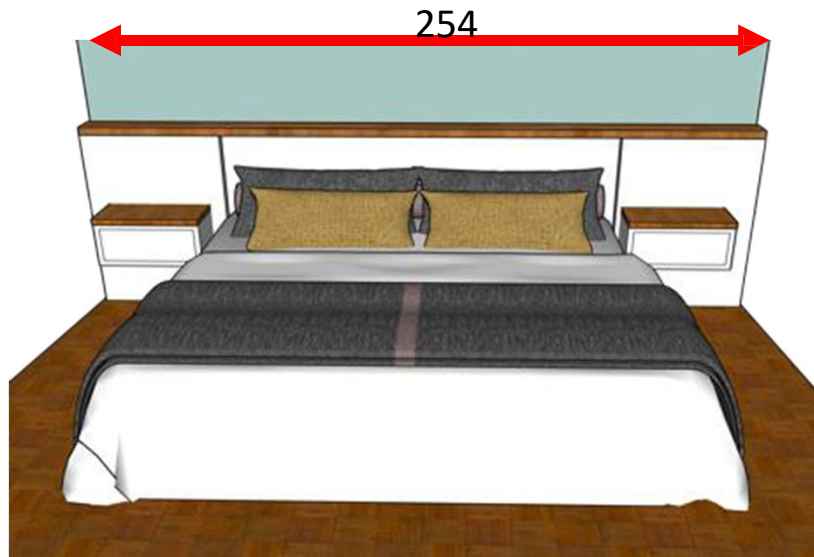

LIVING ROOM

DINING AREA, 1
TABLE + 4 CHAIRS

MESA RT-902
TAPA MADERA LACADO BLANCO / PATAS MADERA HAYA
Ø 90 X 75 CM / 20,16 PTS.

Silla · Ref. CH-901
Pág. 44, 45, 93
46,5 x 54,5 x 84 cm

LIVING ROOM

MUEBLE TV-121
LACADO BLANCO Y NEGRO
190 X 47 X 59 CM./104,35 PTS

TV area:

- 1 Sofa bed
- 2 side tables
- 1 armchair

TV furniture

BEDROOM (biggest one)

Bed: 160x 200.

Headboard with bedside tables in White melamine and Wood details.

Led on the top

Reading light

A OPTION, White melamine, with wood details and white bed side tables

BEDROOM (second)

Bed: 120x 200.

Headboard with bedside tables in White melamine and Wood details.

Led on the top

Reading light

B OPTION, in Wood melamine and White bedside tables.