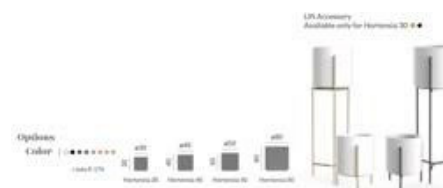

OUTDOOR

2 Sunbeds and 1 1 mesilla aluminio
en color antracita

1 bronce flowerpot of 90
1 antracite flowerpot of 80
1 broze flowerpot of 60