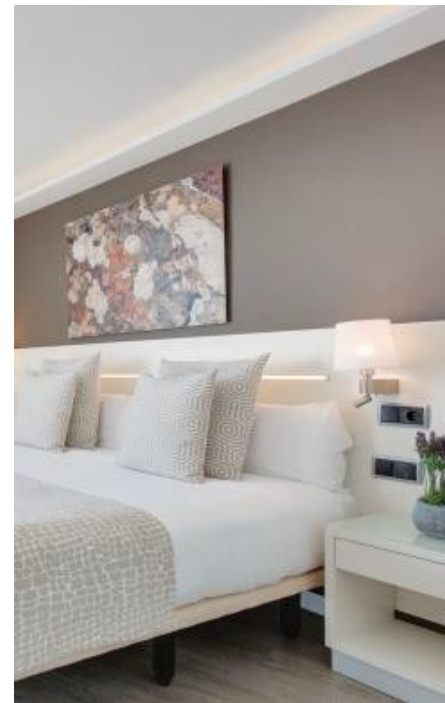

TV area:

- 1 Sofa bed
- 2 side tables
- 1 armchair

TV furniture

BEDROOM (biggest one)

Bed: 160x 200.

Headboard with bedside tables in White melamine and Wood details.

Led on the top

Reading light

A OPTION, White melamine, with wood details and white bed side tables

BEDROOM (second)

Bed: 120x 200.

Headboard with bedside tables in White melamine and Wood details.

Led on the top

Reading light

B OPTION, in Wood melamine and White bedside tables.