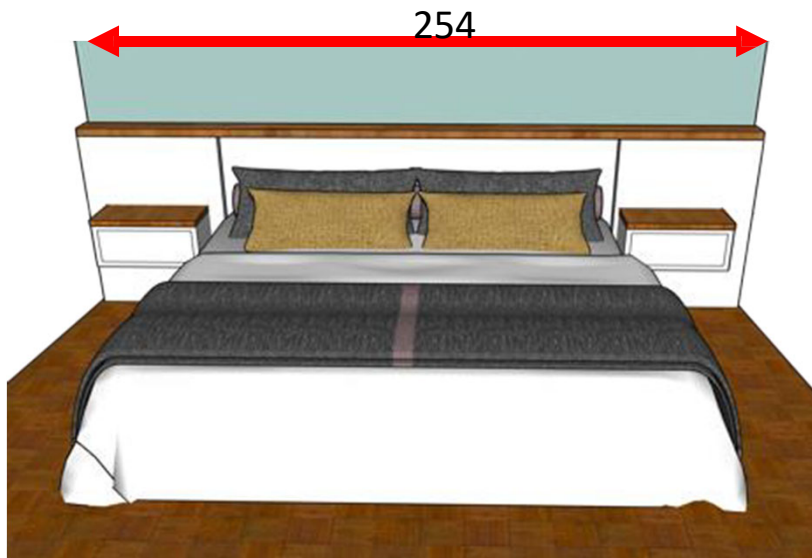

TV area:

- 1 Sofa bed
- 2 side tables
- 1 armchair

TV furniture

BEDROOM (biggest one)

Bed: 160x 200.

Headboard with bedside tables in White melamine and Wood details.

Led on the top

Reading light

A OPTION, White melamine, with wood details and white bed side tables

BEDROOM (second)

Bed: 120x 200.

Headboard with bedside tables in White melamine and Wood details.

Led on the top

Reading light

B OPTION, in Wood melamine and White bedside tables.